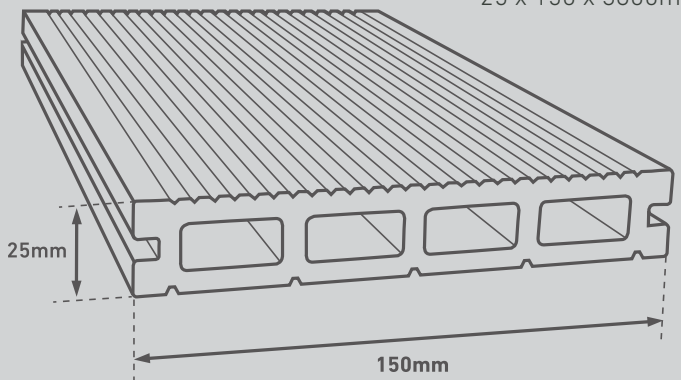

## Safe & Child Friendly

- Barefoot safe
- Slip resistant
- Free from hazardous substances

Lava

Walnut

Silver

**Board Dimension**  
25 x 150 x 3600mm

Starter Clip & Screw

Clip & Screw

End Cap

Fascia  
74 x 11 x 3600mm

Our **secret clip system** ensures a clean finished install on your deck without the need for unsightly screws.

**Composite Prime®**  
Naturally Evolved

[www.composite-prime.com](http://www.composite-prime.com)