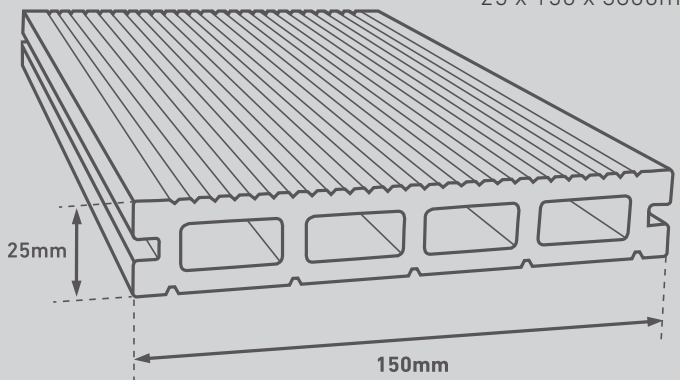

- Will not rot or decay
- Will not warp, bend or splinter
- Requires no staining, treating or painting

Socially Responsible & Friendly to the Environment

- FSC® 100% certified timber
- Recycled plastics
- Over 280 plastic milk bottles used per square metre

Safe & Child Friendly

- Barefoot safe
- Slip resistant
- Free from hazardous substances

Board Dimension
25 x 150 x 3600mm

Starter Clip & Screw

Clip & Screw

End Cap

Fascia
74 x 11 x 3600mm

Our **secret clip system** ensures a clean finished install on your deck without the need for unsightly screws.