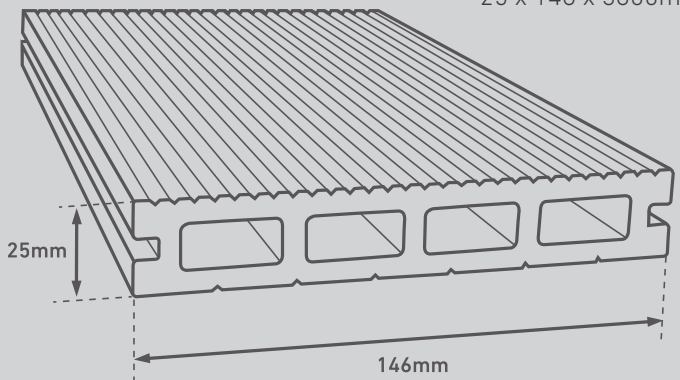

Safe & Child Friendly

- Barefoot safe
- Slip resistant
- Free from hazardous substances

Almond Light Oak Cedar Walnut Forest Green Silver Lava

Board Dimension
25 x 146 x 3600mm

Our **secret clip system** ensures a clean finished install on your deck without the need for unsightly screws.

Starter Clip & Screw

Clip & Screw

End Cap

Angle
40 x 40 x 2200mm

Fascia
74 x 11 x 3600mm