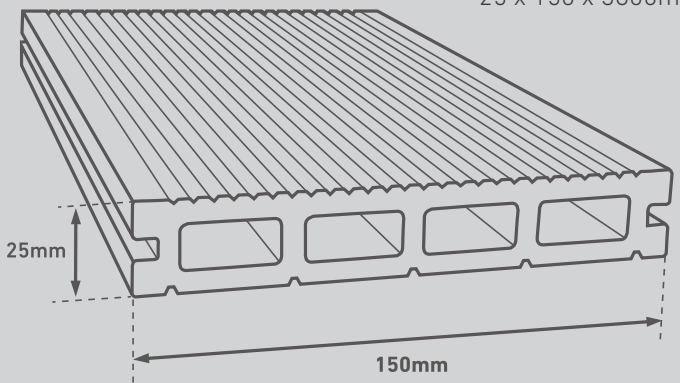

## Safe & Child Friendly

- Barefoot safe
- Slip resistant
- Free from hazardous substances

NBS Plus

**Board Dimension**  
25 x 150 x 3600mm

Our **secret clip system** ensures a clean finished install on your deck without the need for unsightly screws.