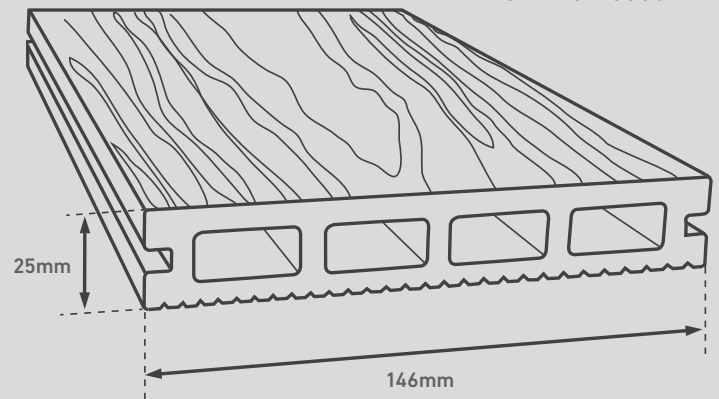

Safe & Child Friendly

- Barefoot safe
- Slip resistant
- Free from hazardous substances

NBS Plus

Golden Oak

Black Oak

Weathered Oak

Burnished Oak

Board Dimensions
25 x 146 x 3600mm

Our **secret clip system** ensures a clean finish installation without the need for unsightly screws.

Starter Clip & Screw

Universal Clip & Screw

Slim Clip & Screw

Fascia
74 x 11 x 3600mm

Composite Prime®
Natural Evolution