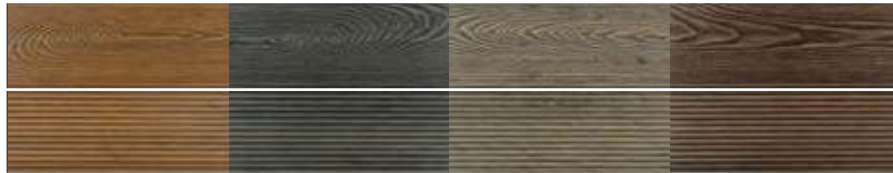

Golden Oak

Black Oak

Weathered Oak

Burnished Oak

Low Maintenance & Long Life

- Will not rot or decay
- Will not warp
- No staining, treating or painting

Friendly to the Environment

- FSC® 100% certified timber
- Recycled plastics
- Socially responsible